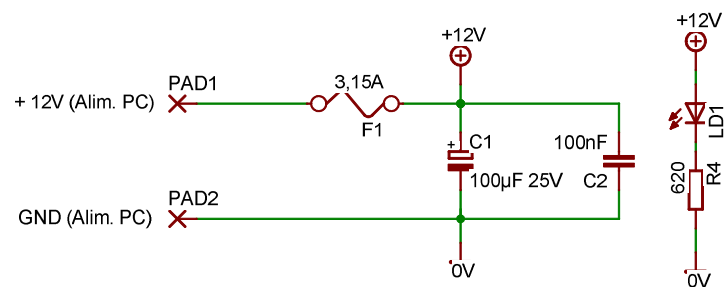

Générateur PWM

Overhead

Pedestal

FCU/EFIS/Divers

Retro éclairage LED

TITLE: PWM556_12Vmulti		Philippe MIJON
Document Number:	REV:	
Date: 26/05/2009 13:51:05	Sheet: 1/1	