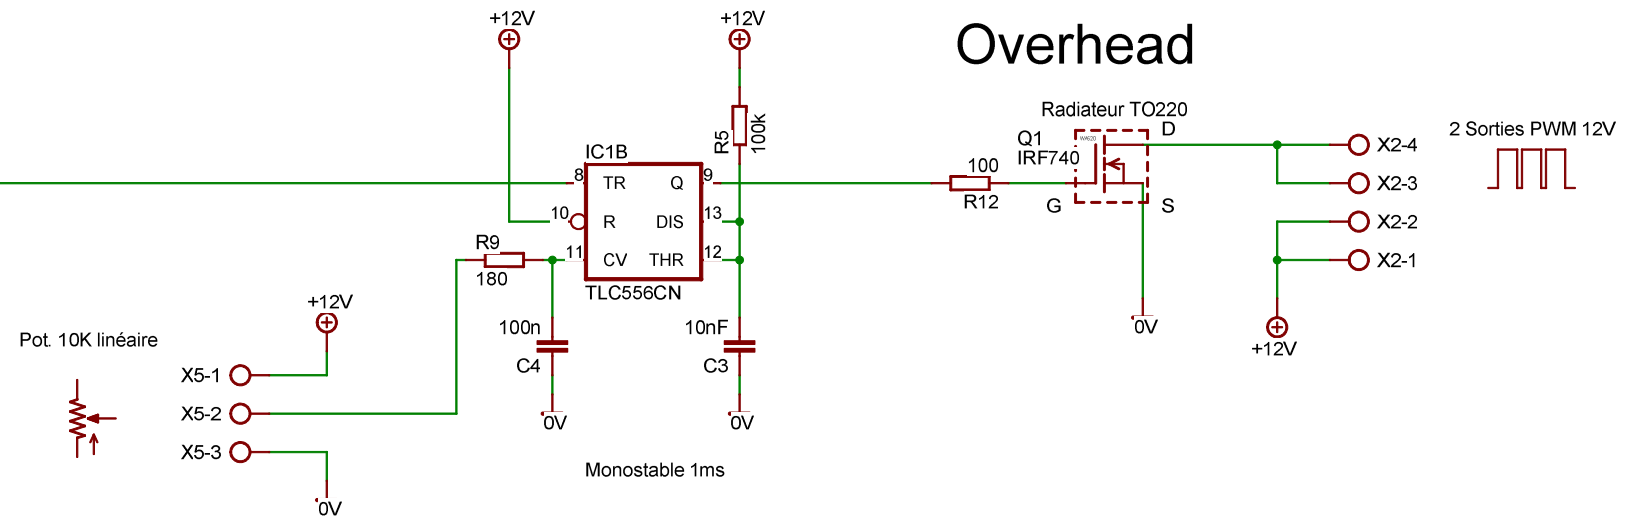

Générateur PWM

Overhead

Pedestal

FCU/EFIS/Divers

Retro éclairage LED

TITLE: PWM556_12Vmulti		Philippe MIJON
Document Number:	REV:	
Date: 26/05/2009 13:51:05	Sheet: 1/1	