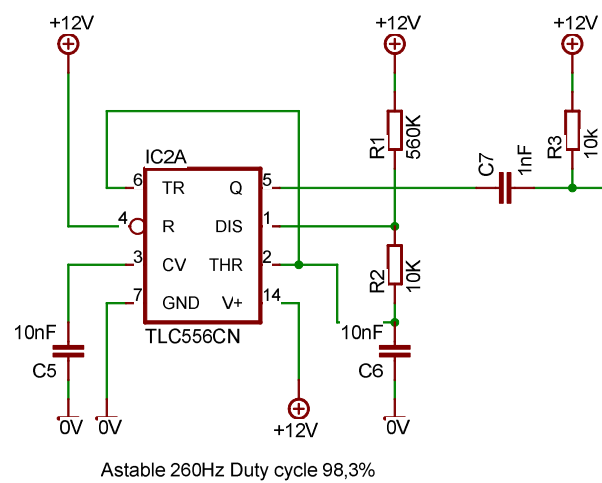

Générateur PWM

Overhead

Pedestal

FCU/EFIS/Divers

Retro éclairage LED

TITLE: PWM556_12Vmulti		Philippe MIJON
Document Number:	REV:	
Date: 26/05/2009 13:51:05	Sheet: 1/1	