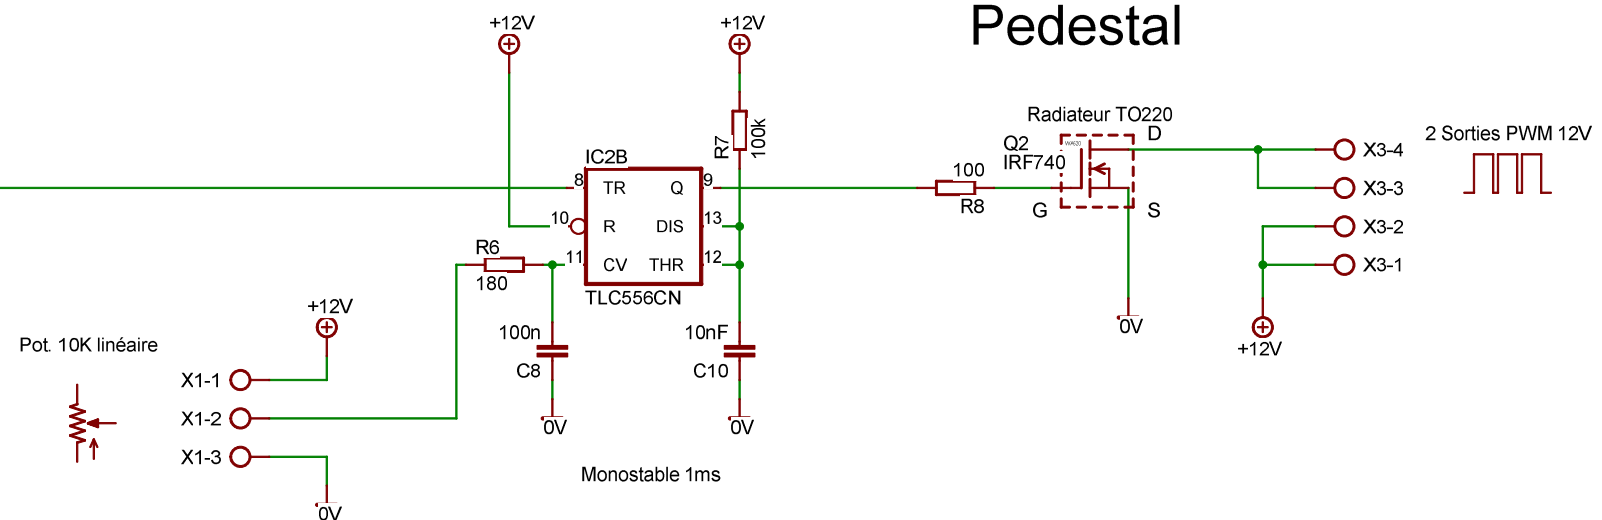

Générateur PWM

Overhead

Pedestal

FCU/EFIS/Divers

Retro éclairage LED

TITLE: PWM556_12Vmulti		Philippe MIJON
Document Number:	REV:	
Date: 26/05/2009 13:51:05	Sheet: 1/1	