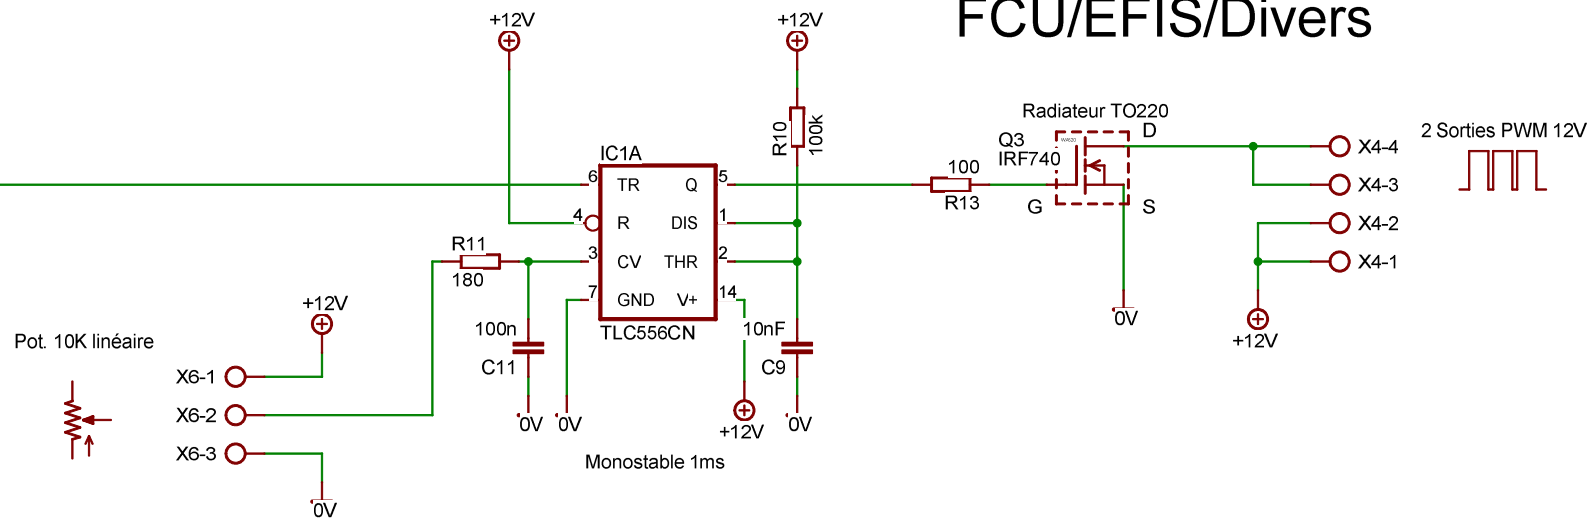

Générateur PWM

Overhead

Pedestal

FCU/EFIS/Divers

Retro éclairage LED

TITLE: PWM556_12Vmulti		Philippe MIJON
Document Number:	REV:	
Date: 26/05/2009 13:51:05	Sheet: 1/1	